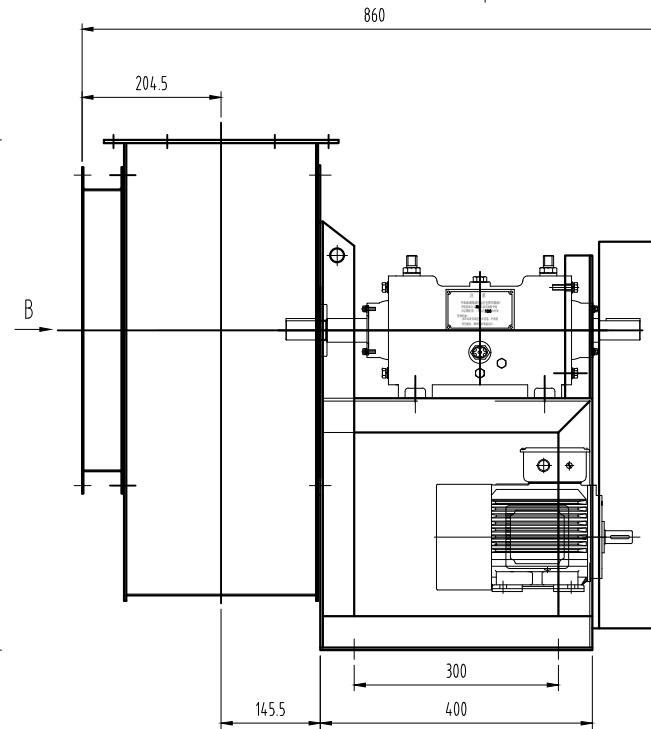

KTF-II Series Centrifugal Fan

Arama & Benet

Air Engineering Solutions

info@arama-benet.com

www.arama-benet.com

PRODUCT NAME:
KTF-II Series Centrifugal Fan

PRODUCT TYPE:
KTF400C-II-0.55kW-4-90°

Weight include motor:
kg

Finish: Painted
Color: RAL 7024