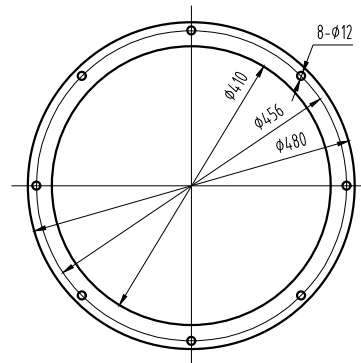

KTF-II Series Centrifugal Fan

Arama & Benet

Air Engineering Solutions

info@arama-benet.com

www.arama-benet.com

PRODUCT NAME:
KTF-II Series Centrifugal Fan

PRODUCT TYPE:
KTF400C-II-0.55kW-4-90°

Weight include motor:
kg

Finish: Painted
Color: RAL 7024

A

B

Arama & Benet

www.arama-benet.com

REV.02 06.2024

Arama and Benet reserves the right to make changes at any time and without prior notice.