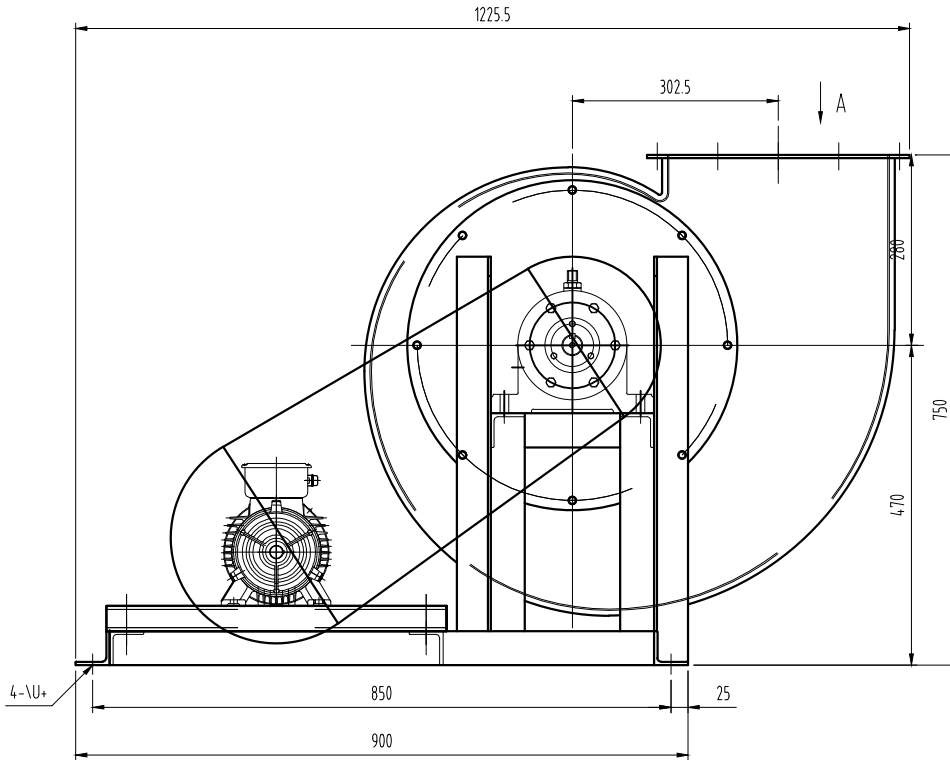

KTF-II Series Centrifugal Fan

Arama & Benet

Air Engineering Solutions

info@arama-benet.com

www.arama-benet.com

PRODUCT NAME:
KTF-II Series Centrifugal Fan

PRODUCT TYPE:
KTF400C-II-0.55kW-4-90°

Weight include motor:
kg

Finish: Painted
Color: RAL 7024