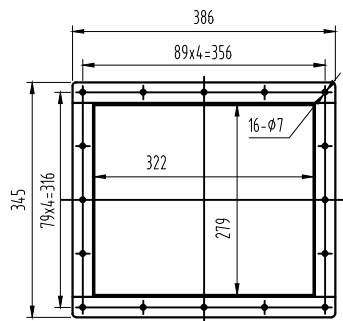

KTF-II Series Centrifugal Fan

Arama & Benet

Air Engineering Solutions

info@arama-benet.com

www.arama-benet.com

PRODUCT NAME:
KTF-II Series Centrifugal Fan

PRODUCT TYPE:
KTF400C-II-0.55kW-4-90°

Weight include motor:
kg

Finish: Painted
Color: RAL 7024

A

B

Arama & Benet

www.arama-benet.com

REV.02 06.2024

Arama and Benet reserves the right to make changes at any time and without prior notice.