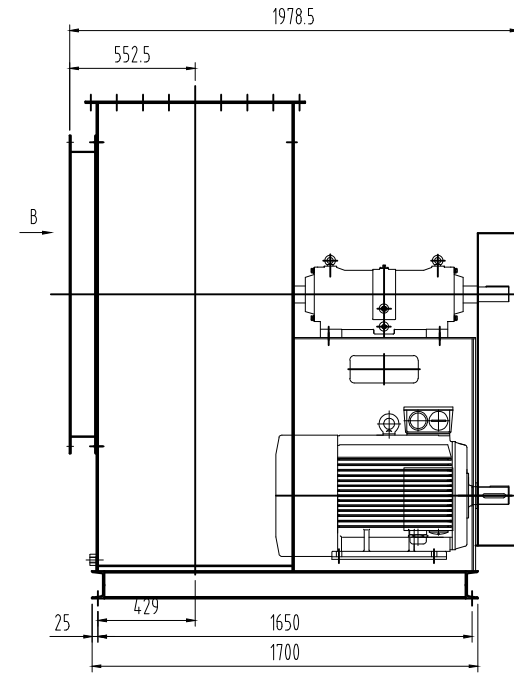

KTF-II Series Centrifugal Fan

Arama & Benet

Air Engineering Solutions

info@arama-benet.com

www.arama-benet.com

PRODUCT NAME:
KTF-II Series Centrifugal Fan

PRODUCT TYPE:
KTF1250C-II-90.0kW-4-90°R

Weight include motor:
1295 kg

Finish: Painted
Color: RAL 7024

Arama & Benet

www.arama-benet.com

REV.02 06.2024

Arama and Benet reserves the right to make changes at any time and without prior notice.