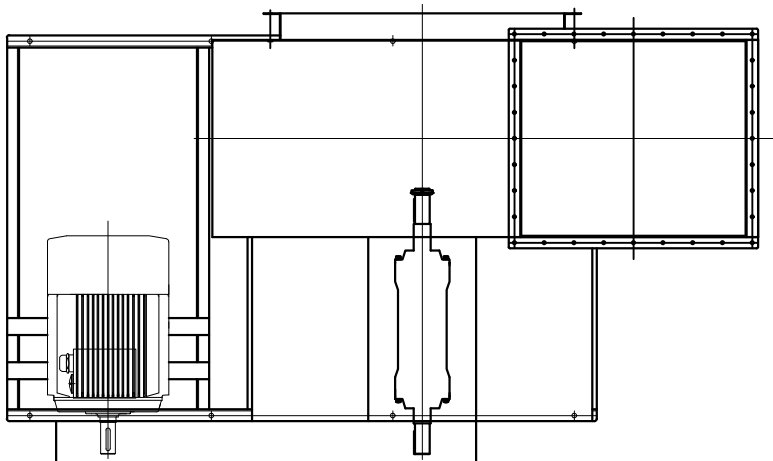

KTF-II Series Centrifugal Fan

Arama & Benet

Air Engineering Solutions

info@arama-benet.com

www.arama-benet.com

PRODUCT NAME:
KTF-II Series Centrifugal Fan

PRODUCT TYPE:
KTF1250C-II-90.0kW-4-90°R

Weight include motor:
1295 kg

Finish: Painted
Color: RAL 7024

Arama & Benet

www.arama-benet.com

REV.02 06.2024

Arama and Benet reserves the right to make changes at any time and without prior notice.