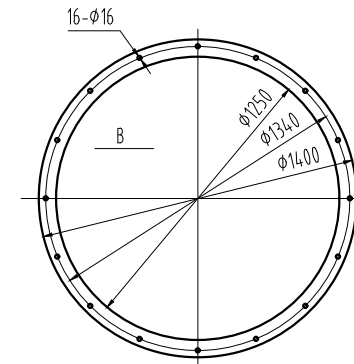

KTF-II Series Centrifugal Fan

Arama & Benet

Air Engineering Solutions

info@arama-benet.com

www.arama-benet.com

PRODUCT NAME:
KTF-II Series Centrifugal Fan

PRODUCT TYPE:
KTF1250C-II-90.0kW-4-90°R

Weight include motor:
1295 kg

Finish: Painted
Color: RAL 7024

Arama & Benet

www.arama-benet.com

REV.02 06.2024

Arama and Benet reserves the right to make changes at any time and without prior notice.