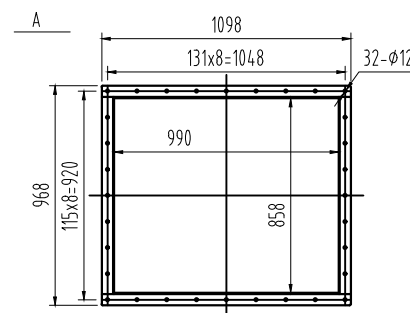

KTF-II Series Centrifugal Fan

Arama & Benet

Air Engineering Solutions

info@arama-benet.com

www.arama-benet.com

PRODUCT NAME:
KTF-II Series Centrifugal Fan

PRODUCT TYPE:
KTF1250C-II-90.0kW-4-90°R

Weight include motor:
1295 kg

Finish: Painted
Color: RAL 7024

Arama & Benet

www.arama-benet.com

REV.02 06.2024

Arama and Benet reserves the right to make changes at any time and without prior notice.