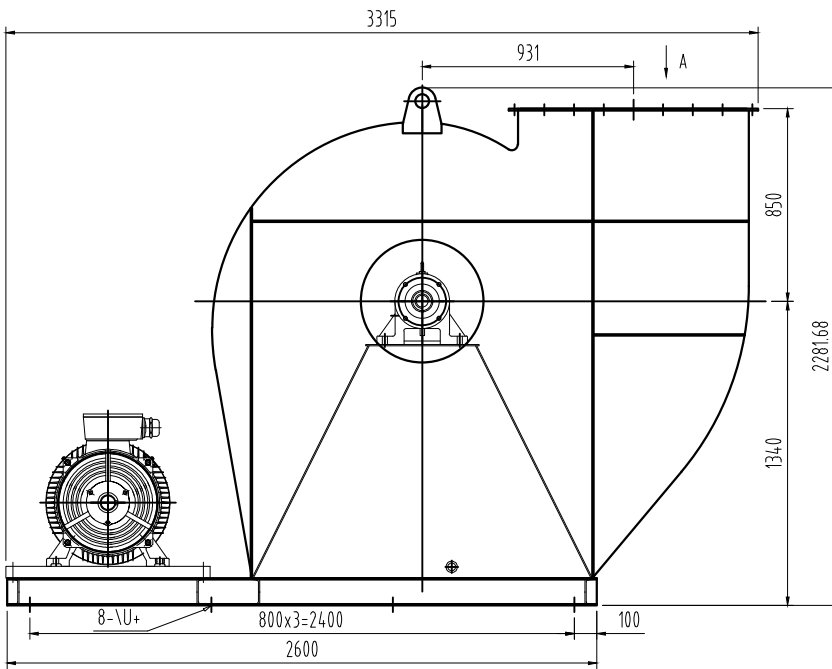

KTF-II Series Centrifugal Fan

Arama & Benet

Air Engineering Solutions

info@arama-benet.com

www.arama-benet.com

PRODUCT NAME:
KTF-II Series Centrifugal Fan

PRODUCT TYPE:
KTF1250C-II-90.0kW-4-90°R

Weight include motor:
1295 kg

Finish: Painted
Color: RAL 7024

Arama & Benet

www.arama-benet.com

REV.02 06.2024

Arama and Benet reserves the right to make changes at any time and without prior notice.