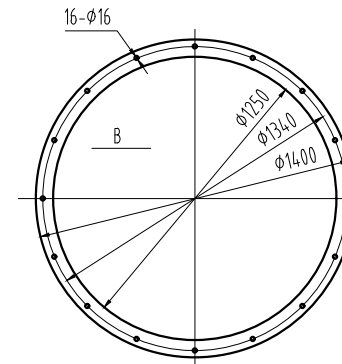

KTF-II Series Centrifugal Fan

Arama & Benet

Air Engineering Solutions

info@arama-benet.com
www.arama-benet.com

PRODUCT NAME:
KTF-II Series Centrifugal Fan

PRODUCT TYPE:
KTF1250C-II-90.0kW-4-90°L

Weight include motor:
1295 kg

Finish: Painted
Color: RAL 7024

Arama & Benet

www.arama-benet.com

REV.02 06.2024

Arama and Benet reserves the right to make changes at any time and without prior notice.