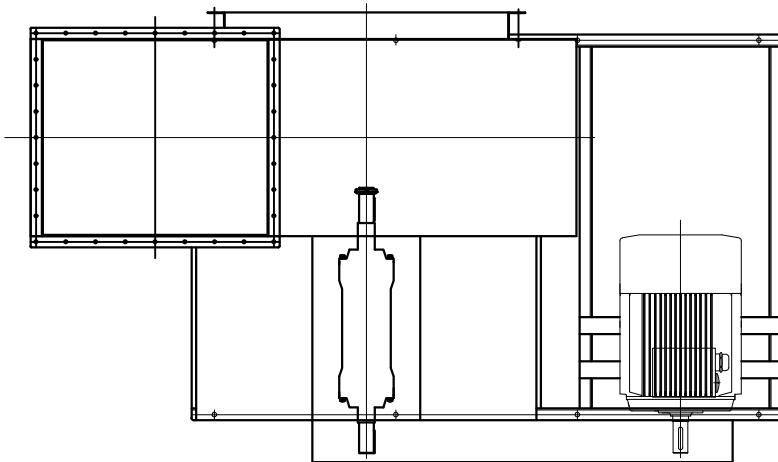

KTF-II Series Centrifugal Fan

Arama & Benet

Air Engineering Solutions

info@arama-benet.com
www.arama-benet.com

PRODUCT NAME:
KTF-II Series Centrifugal Fan

PRODUCT TYPE:
KTF1250C-II-90.0kW-4-90°L

Weight include motor:
1295 kg

Finish: Painted
Color: RAL 7024

Arama & Benet

www.arama-benet.com

REV.02 06.2024

Arama and Benet reserves the right to make changes at any time and without prior notice.