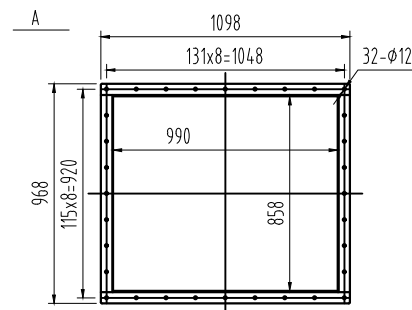

KTF-II Series Centrifugal Fan

Arama & Benet

Air Engineering Solutions

info@arama-benet.com
www.arama-benet.com

PRODUCT NAME:
KTF-II Series Centrifugal Fan

PRODUCT TYPE:
KTF1250C-II-90.0kW-4-90°L

Weight include motor:
1295 kg

Finish: Painted
Color: RAL 7024

Arama & Benet

www.arama-benet.com

REV.02 06.2024

Arama and Benet reserves the right to make changes at any time and without prior notice.