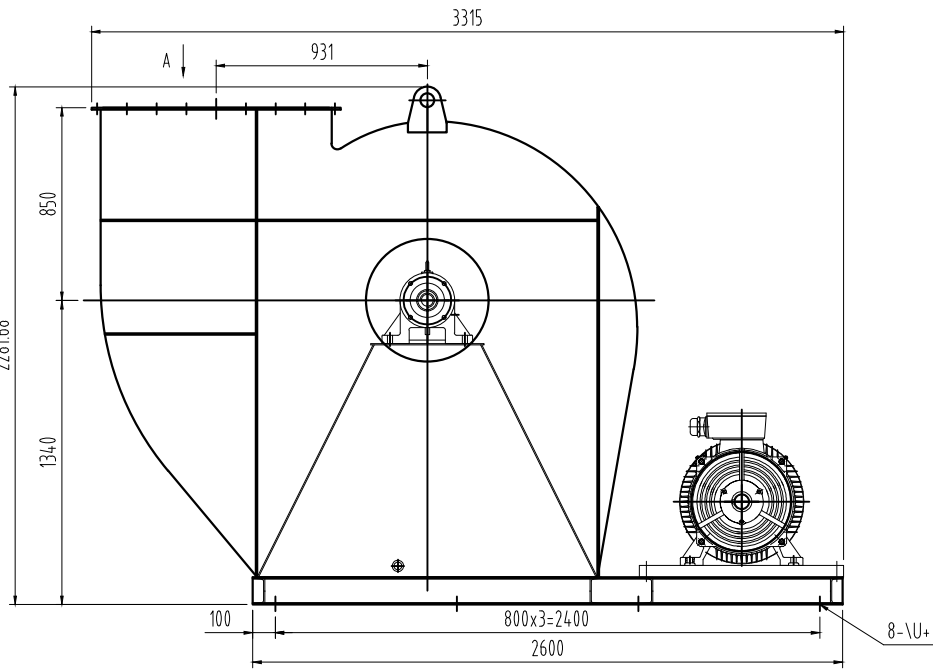

KTF-II Series Centrifugal Fan

Arama & Benet

Air Engineering Solutions

info@arama-benet.com
www.arama-benet.com

PRODUCT NAME:
KTF-II Series Centrifugal Fan

PRODUCT TYPE:
KTF1250C-II-90.0kW-4-90°L

Weight include motor:
1295 kg

Finish: Painted
Color: RAL 7024

Arama & Benet

www.arama-benet.com

REV.02 06.2024

Arama and Benet reserves the right to make changes at any time and without prior notice.