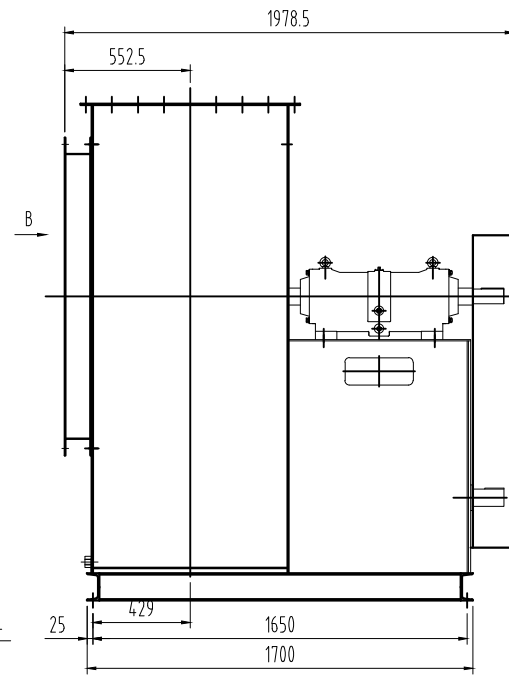

KTF-II Series Centrifugal Fan

Arama & Benet

Air Engineering Solutions

info@arama-benet.com
www.arama-benet.com

PRODUCT NAME:
KTF-II Series Centrifugal Fan

PRODUCT TYPE:
KTF1250C-II-90.0kW-4-90°L

Weight include motor:
1295 kg

Finish: Painted
Color: RAL 7024

Arama & Benet

www.arama-benet.com

REV.02 06.2024

Arama and Benet reserves the right to make changes at any time and without prior notice.