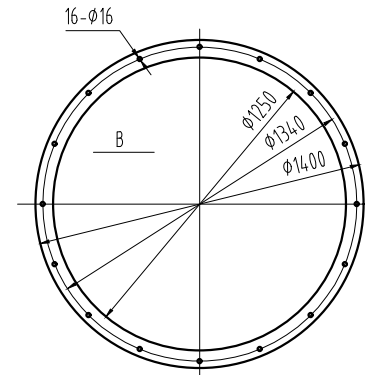

KTF-II Series Centrifugal Fan

Arama & Benet

Air Engineering Solutions

info@arama-benet.com

www.arama-benet.com

PRODUCT NAME:
KTF-II Series Centrifugal Fan

PRODUCT TYPE:
KTF1250C-II-90.0kW-4-45°

Weight include motor:
1295 kg

Finish: Painted
Color: RAL 7024

Arama & Benet

www.arama-benet.com

REV.02 06.2024

Arama and Benet reserves the right to make changes at any time and without prior notice.