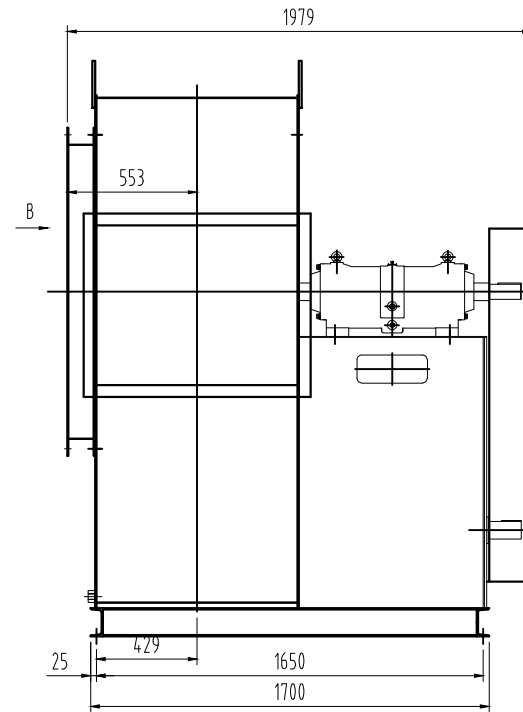

KTF-II Series Centrifugal Fan

Arama & Benet

Air Engineering Solutions

info@arama-benet.com

www.arama-benet.com

PRODUCT NAME:
KTF-II Series Centrifugal Fan

PRODUCT TYPE:
KTF1250C-II-90.0kW-4-45°

Weight include motor:
1295 kg

Finish: Painted
Color: RAL 7024

Arama & Benet

www.arama-benet.com

REV.02 06.2024

Arama and Benet reserves the right to make changes at any time and without prior notice.