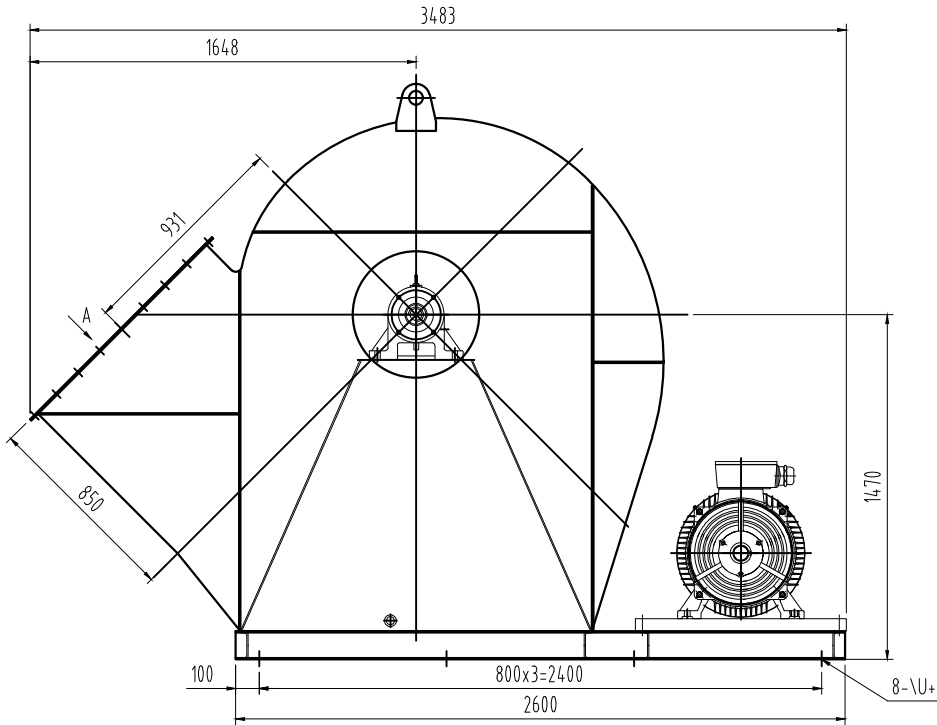

KTF-II Series Centrifugal Fan

Arama & Benet

Air Engineering Solutions

info@arama-benet.com

www.arama-benet.com

PRODUCT NAME:
KTF-II Series Centrifugal Fan

PRODUCT TYPE:
KTF1250C-II-90.0kW-4-45°

Weight include motor:
1295 kg

Finish: Painted
Color: RAL 7024

Arama & Benet

www.arama-benet.com

REV.02 06.2024

Arama and Benet reserves the right to make changes at any time and without prior notice.