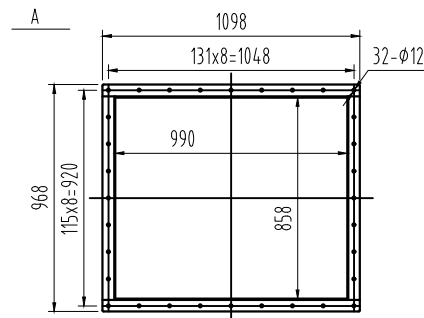

KTF-II Series Centrifugal Fan

Arama & Benet

Air Engineering Solutions

info@arama-benet.com

www.arama-benet.com

PRODUCT NAME:
KTF-II Series Centrifugal Fan

PRODUCT TYPE:
KTF1250C-II-90.0kW-4-45°

Weight include motor:
1295 kg

Finish: Painted
Color: RAL 7024

Arama & Benet

www.arama-benet.com

REV.02 06.2024

Arama and Benet reserves the right to make changes at any time and without prior notice.