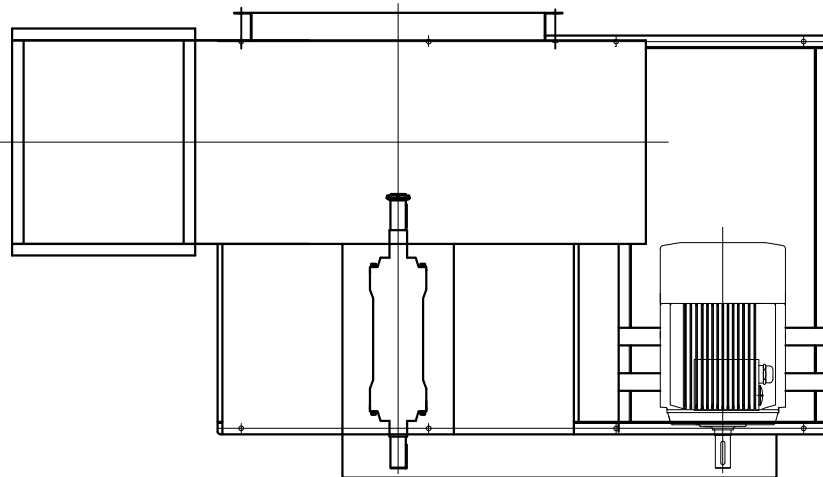

KTF-II Series Centrifugal Fan

Arama & Benet

Air Engineering Solutions

info@arama-benet.com

www.arama-benet.com

PRODUCT NAME:
KTF-II Series Centrifugal Fan

PRODUCT TYPE:
KTF1250C-II-90.0kW-4-45°

Weight include motor:
1295 kg

Finish: Painted
Color: RAL 7024

Arama & Benet

www.arama-benet.com

REV.02 06.2024

Arama and Benet reserves the right to make changes at any time and without prior notice.