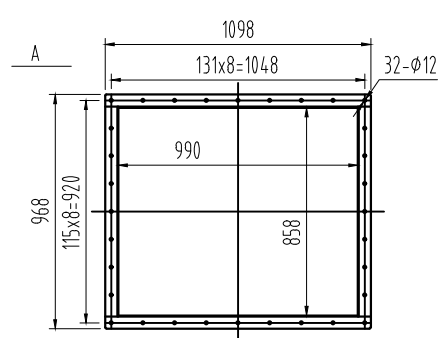

KTF-II Series Centrifugal Fan

Arama & Benet

Air Engineering Solutions

info@arama-benet.com

www.arama-benet.com

PRODUCT NAME:
KTF-II Series Centrifugal Fan

PRODUCT TYPE:
KTF1250C-II-90.0kW-4-135°

Weight include motor:
1295 kg

Finish: Painted
Color: RAL 7024

Arama & Benet

www.arama-benet.com

REV.02 06.2024

Arama and Benet reserves the right to make changes at any time and without prior notice.