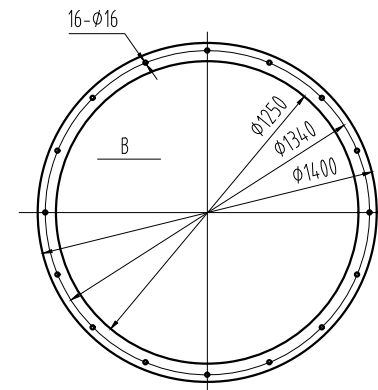

KTF-II Series Centrifugal Fan

Arama & Benet

Air Engineering Solutions

info@arama-benet.com

www.arama-benet.com

PRODUCT NAME:
KTF-II Series Centrifugal Fan

PRODUCT TYPE:
KTF1250C-II-90.0kW-4-135°

Weight include motor:
1295 kg

Finish: Painted
Color: RAL 7024

Arama & Benet

www.arama-benet.com

REV.02 06.2024

Arama and Benet reserves the right to make changes at any time and without prior notice.