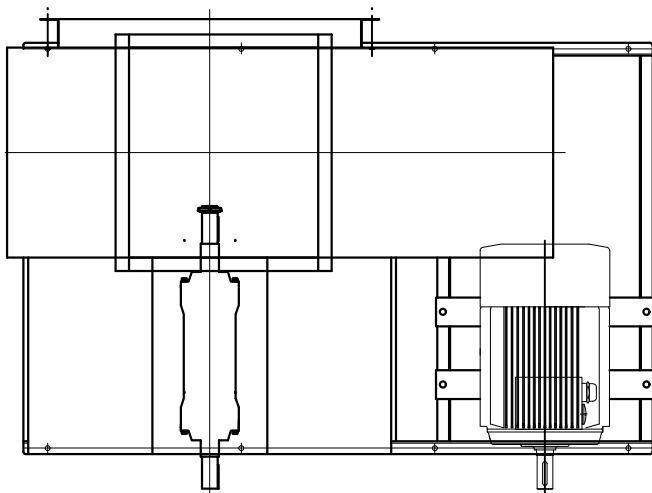

KTF-II Series Centrifugal Fan

Arama & Benet

Air Engineering Solutions

info@arama-benet.com

www.arama-benet.com

PRODUCT NAME:
KTF-II Series Centrifugal Fan

PRODUCT TYPE:
KTF1250C-II-90.0kW-4-135°

Weight include motor:
1295 kg

Finish: Painted
Color: RAL 7024

Arama & Benet

www.arama-benet.com

REV.02 06.2024

Arama and Benet reserves the right to make changes at any time and without prior notice.