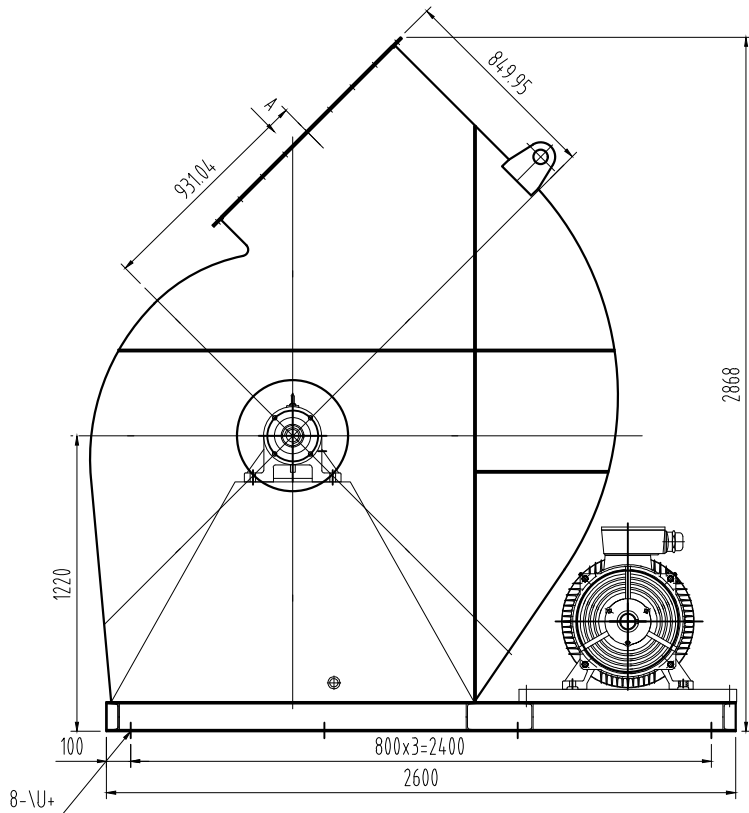

KTF-II Series Centrifugal Fan

Arama & Benet

Air Engineering Solutions

info@arama-benet.com

www.arama-benet.com

PRODUCT NAME:
KTF-II Series Centrifugal Fan

PRODUCT TYPE:
KTF1250C-II-90.0kW-4-135°

Weight include motor:
1295 kg

Finish: Painted
Color: RAL 7024

Arama & Benet

www.arama-benet.com

REV.02 06.2024

Arama and Benet reserves the right to make changes at any time and without prior notice.