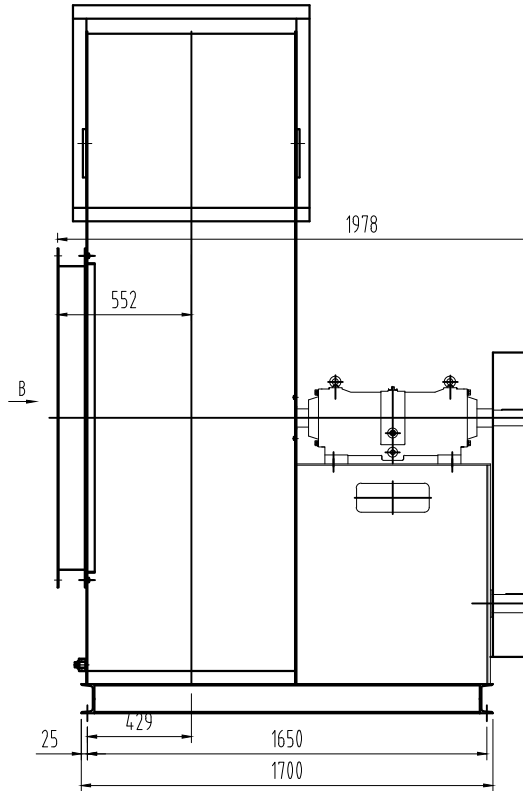

KTF-II Series Centrifugal Fan

Arama & Benet

Air Engineering Solutions

info@arama-benet.com

www.arama-benet.com

PRODUCT NAME:
KTF-II Series Centrifugal Fan

PRODUCT TYPE:
KTF1250C-II-90.0kW-4-135°

Weight include motor:
1295 kg

Finish: Painted
Color: RAL 7024

Arama & Benet

www.arama-benet.com

REV.02 06.2024

Arama and Benet reserves the right to make changes at any time and without prior notice.