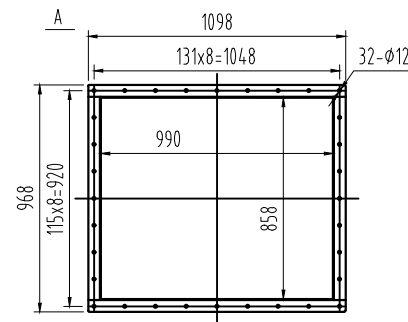

KTF-II Series Centrifugal Fan

Arama & Benet

Air Engineering Solutions

info@arama-benet.com

www.arama-benet.com

PRODUCT NAME:
KTF-II Series Centrifugal Fan

PRODUCT TYPE:
KTF1250C-II-75.0kW-4-45°L

Weight include motor:
1295 kg

Finish: Painted
Color: RAL 7024

Arama & Benet

www.arama-benet.com

REV.02 06.2024

Arama and Benet reserves the right to make changes at any time and without prior notice.