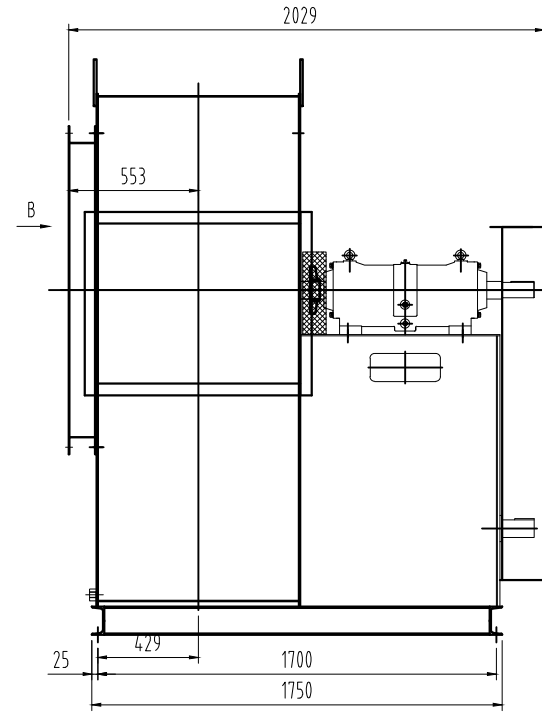

KTF-II Series Centrifugal Fan

Arama & Benet

Air Engineering Solutions

info@arama-benet.com

www.arama-benet.com

PRODUCT NAME:
KTF-II Series Centrifugal Fan

PRODUCT TYPE:
KTF1250C-II-75.0kW-4-45°L

Weight include motor:
1295 kg

Finish: Painted
Color: RAL 7024

Arama & Benet

www.arama-benet.com

REV.02 06.2024

Arama and Benet reserves the right to make changes at any time and without prior notice.