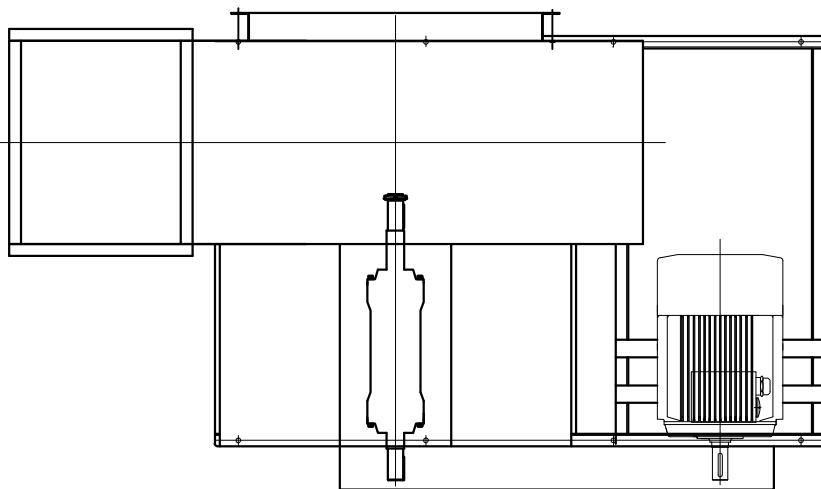

KTF-II Series Centrifugal Fan

Arama & Benet

Air Engineering Solutions

info@arama-benet.com

www.arama-benet.com

PRODUCT NAME:
KTF-II Series Centrifugal Fan

PRODUCT TYPE:
KTF1250C-II-75.0kW-4-45°L

Weight include motor:
1295 kg

Finish: Painted
Color: RAL 7024

Arama & Benet

www.arama-benet.com

REV.02 06.2024

Arama and Benet reserves the right to make changes at any time and without prior notice.