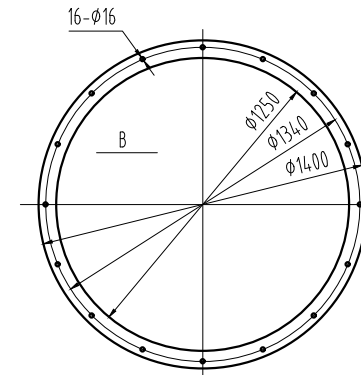

KTF-II Series Centrifugal Fan

Arama & Benet

Air Engineering Solutions

info@arama-benet.com

www.arama-benet.com

PRODUCT NAME:
KTF-II Series Centrifugal Fan

PRODUCT TYPE:
KTF1250C-II-75.0kW-4-45°L

Weight include motor:
1295 kg

Finish: Painted
Color: RAL 7024

Arama & Benet

www.arama-benet.com

REV.02 06.2024

Arama and Benet reserves the right to make changes at any time and without prior notice.