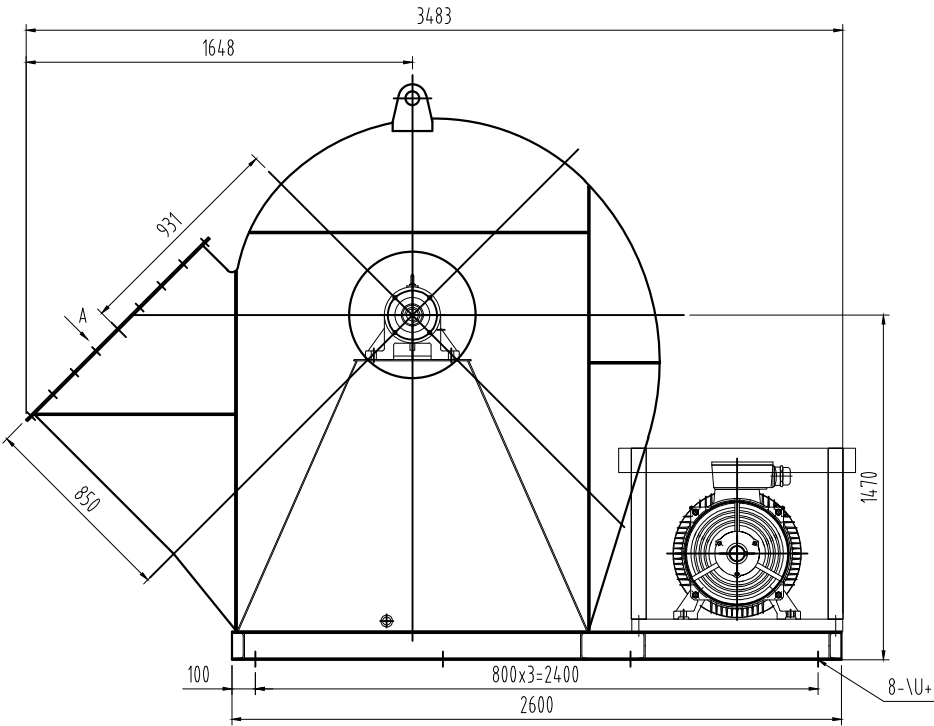

KTF-II Series Centrifugal Fan

Arama & Benet

Air Engineering Solutions

info@arama-benet.com

www.arama-benet.com

PRODUCT NAME:
KTF-II Series Centrifugal Fan

PRODUCT TYPE:
KTF1250C-II-75.0kW-4-45°L

Weight include motor:
1295 kg

Finish: Painted
Color: RAL 7024

Arama & Benet

www.arama-benet.com

REV.02 06.2024

Arama and Benet reserves the right to make changes at any time and without prior notice.