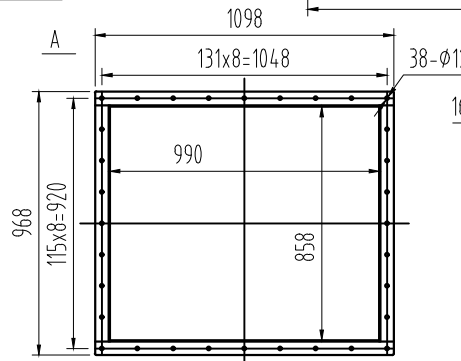

KTF-II Series Centrifugal Fan

Arama & Benet

Air Engineering Solutions

info@arama-benet.com

www.arama-benet.com

PRODUCT NAME:
KTF-II Series Centrifugal Fan

PRODUCT TYPE:
KTF1250C-II-75.0kW-4-0°

Weight include motor:
1295 kg

Finish: Painted
Color: RAL 7024

Arama & Benet

www.arama-benet.com

REV.02 06.2024

Arama and Benet reserves the right to make changes at any time and without prior notice.