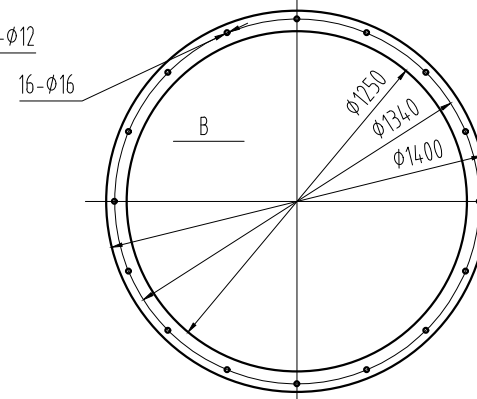

KTF-II Series Centrifugal Fan

Arama & Benet

Air Engineering Solutions

info@arama-benet.com

www.arama-benet.com

PRODUCT NAME:
KTF-II Series Centrifugal Fan

PRODUCT TYPE:
KTF1250C-II-75.0kW-4-0°

Weight include motor:
1295 kg

Finish: Painted
Color: RAL 7024

Arama & Benet

www.arama-benet.com

REV.02 06.2024

Arama and Benet reserves the right to make changes at any time and without prior notice.