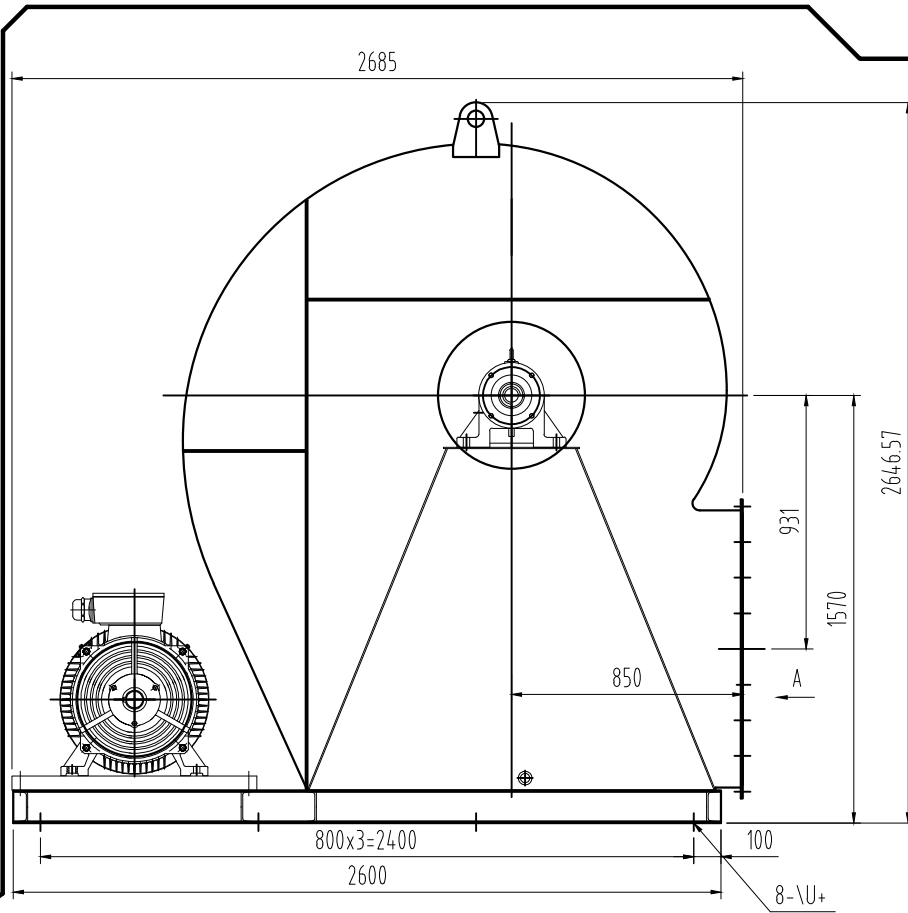

KTF-II Series Centrifugal Fan

Arama & Benet

Air Engineering Solutions

info@arama-benet.com

www.arama-benet.com

PRODUCT NAME:
KTF-II Series Centrifugal Fan

PRODUCT TYPE:
KTF1250C-II-75.0kW-4-0°

Weight include motor:
1295 kg

Finish: Painted
Color: RAL 7024

Arama & Benet

www.arama-benet.com

REV.02 06.2024

Arama and Benet reserves the right to make changes at any time and without prior notice.