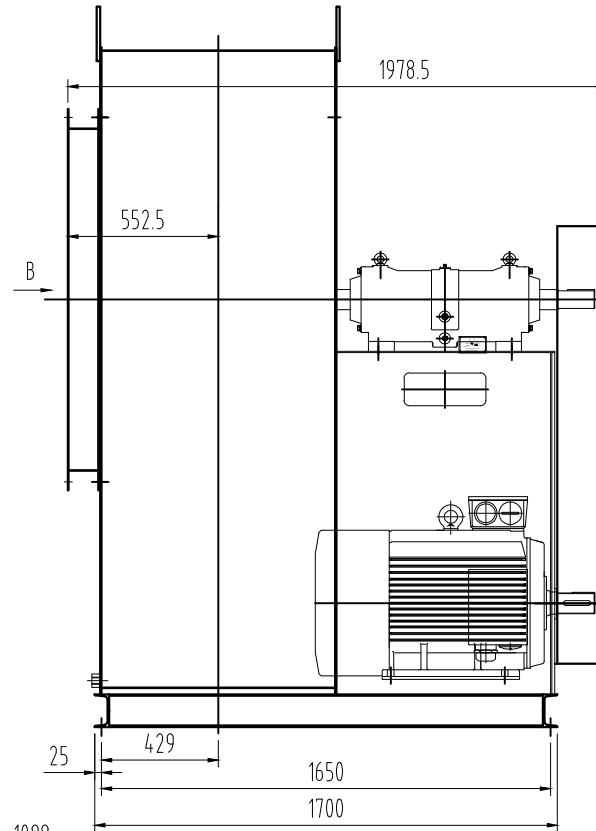

KTF-II Series Centrifugal Fan

Arama & Benet

Air Engineering Solutions

info@arama-benet.com

www.arama-benet.com

PRODUCT NAME:
KTF-II Series Centrifugal Fan

PRODUCT TYPE:
KTF1250C-II-75.0kW-4-0°

Weight include motor:
1295 kg

Finish: Painted
Color: RAL 7024

Arama & Benet

www.arama-benet.com

REV.02 06.2024

Arama and Benet reserves the right to make changes at any time and without prior notice.