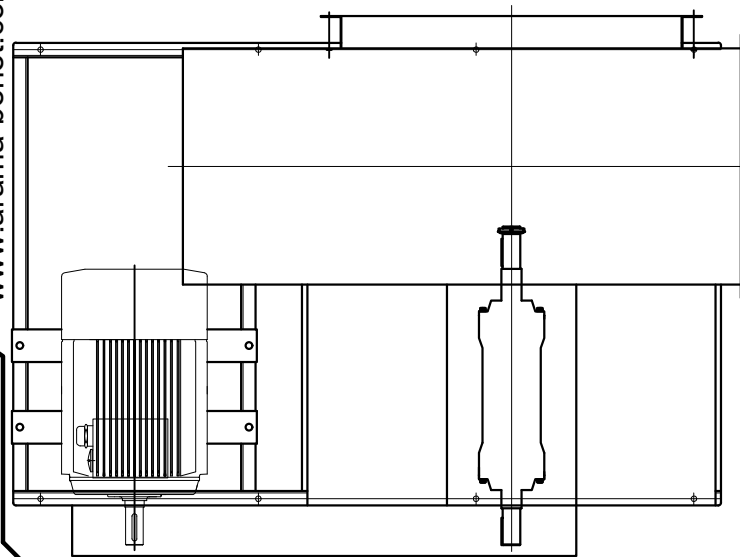

KTF-II Series Centrifugal Fan

Arama & Benet

Air Engineering Solutions

info@arama-benet.com

www.arama-benet.com

PRODUCT NAME:
KTF-II Series Centrifugal Fan

PRODUCT TYPE:
KTF1250C-II-75.0kW-4-0°

Weight include motor:
1295 kg

Finish: Painted
Color: RAL 7024

Arama & Benet

www.arama-benet.com

REV.02 06.2024

Arama and Benet reserves the right to make changes at any time and without prior notice.