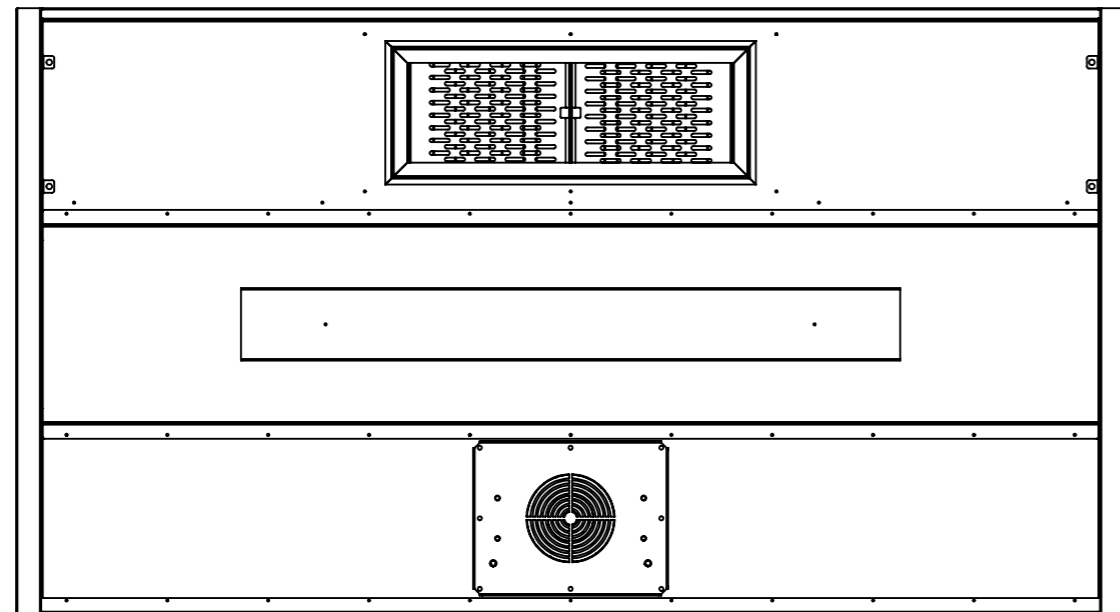

SECTION F-F

Hood Type: ABSJ-XXXX-UL-MVD-Q1
Designed: For cooking appliances exhaust.