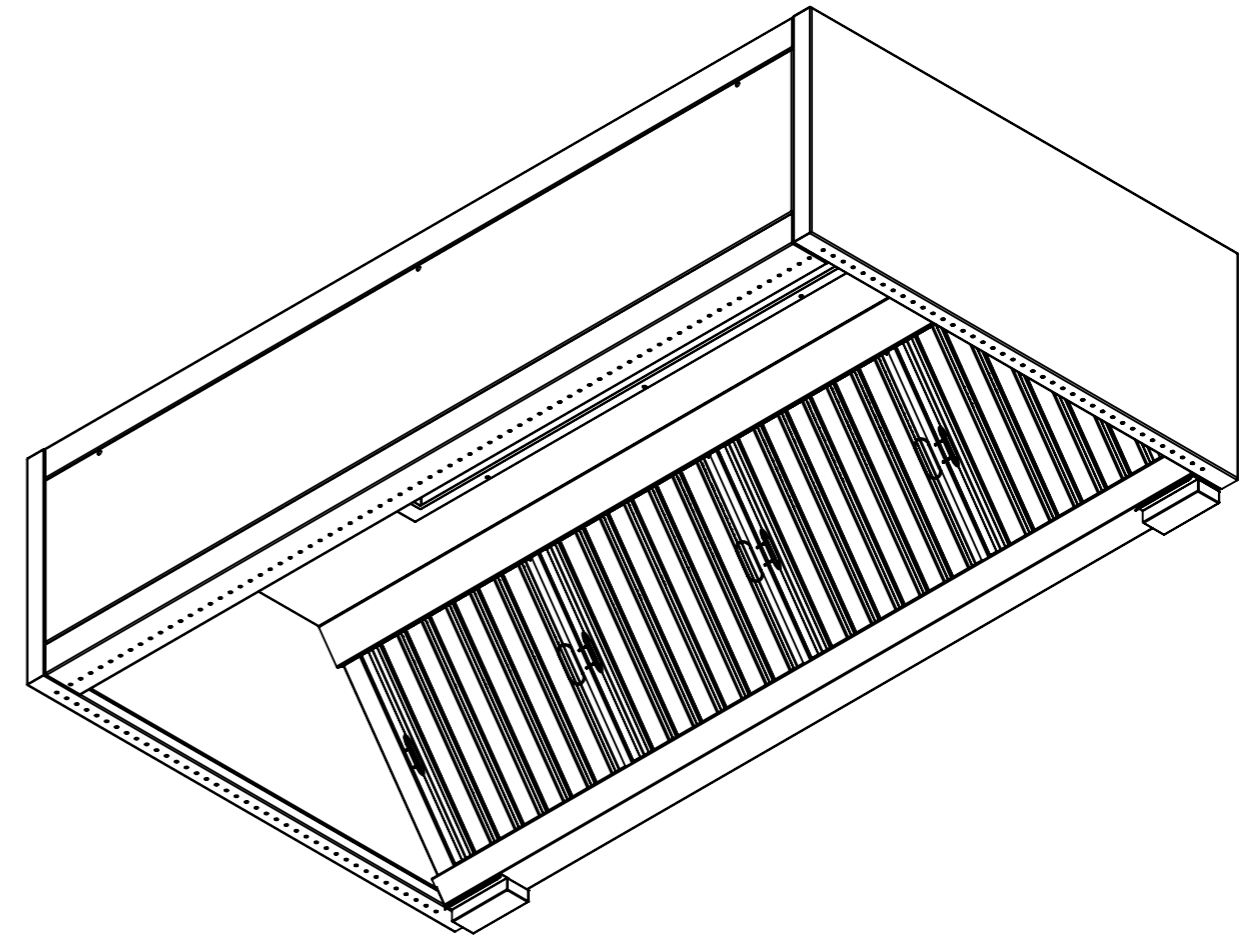

SECTION F-F

Hood Type: ABSJ-XXXX-UL-MVD-Q1
Designed: For cooking appliances exhaust.